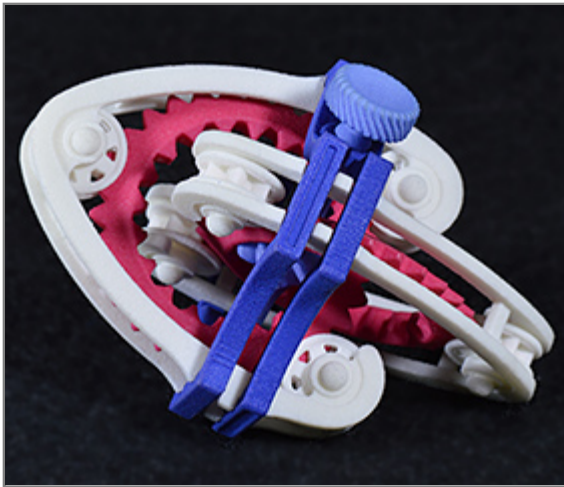

Occasionally I do a commission.

[Sculpture](#) | [Laser Crystals](#) | [Gallery](#) | [About](#) | [Contact](#) | [Cart](#)

shop@bathsheba.com ~ (831)421-0677

Rygo

A very large cement print.

Geared Widget

A snap-fit puzzle made to annoy engineers.

Gyroid

A commission in bronze.

A Twist in Time

My excellent snow adventure.