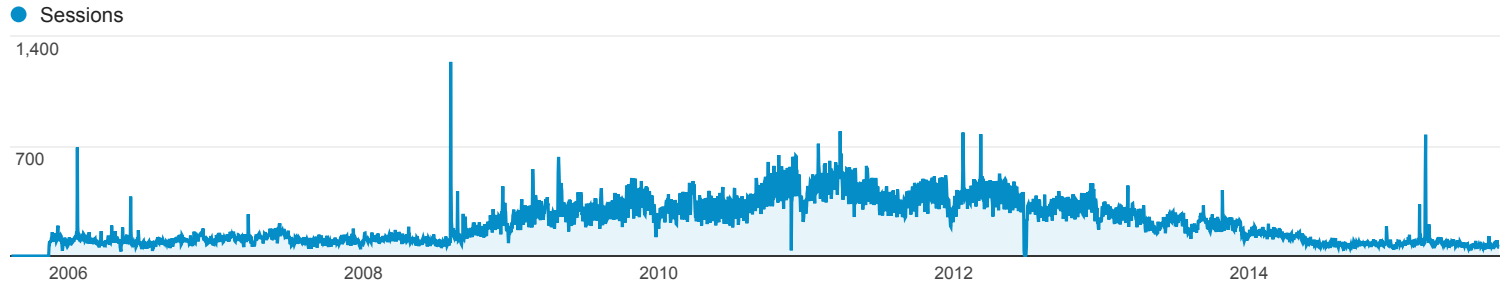

# Audience Overview

All Sessions  
100.00%

## Overview

Sessions  
**788,337**

Users  
**618,241**

Pageviews  
**1,405,288**

Pages / Session  
**1.78**

Avg. Session Duration  
**00:01:38**

Bounce Rate  
**76.75%**

% New Sessions  
**78.42%**