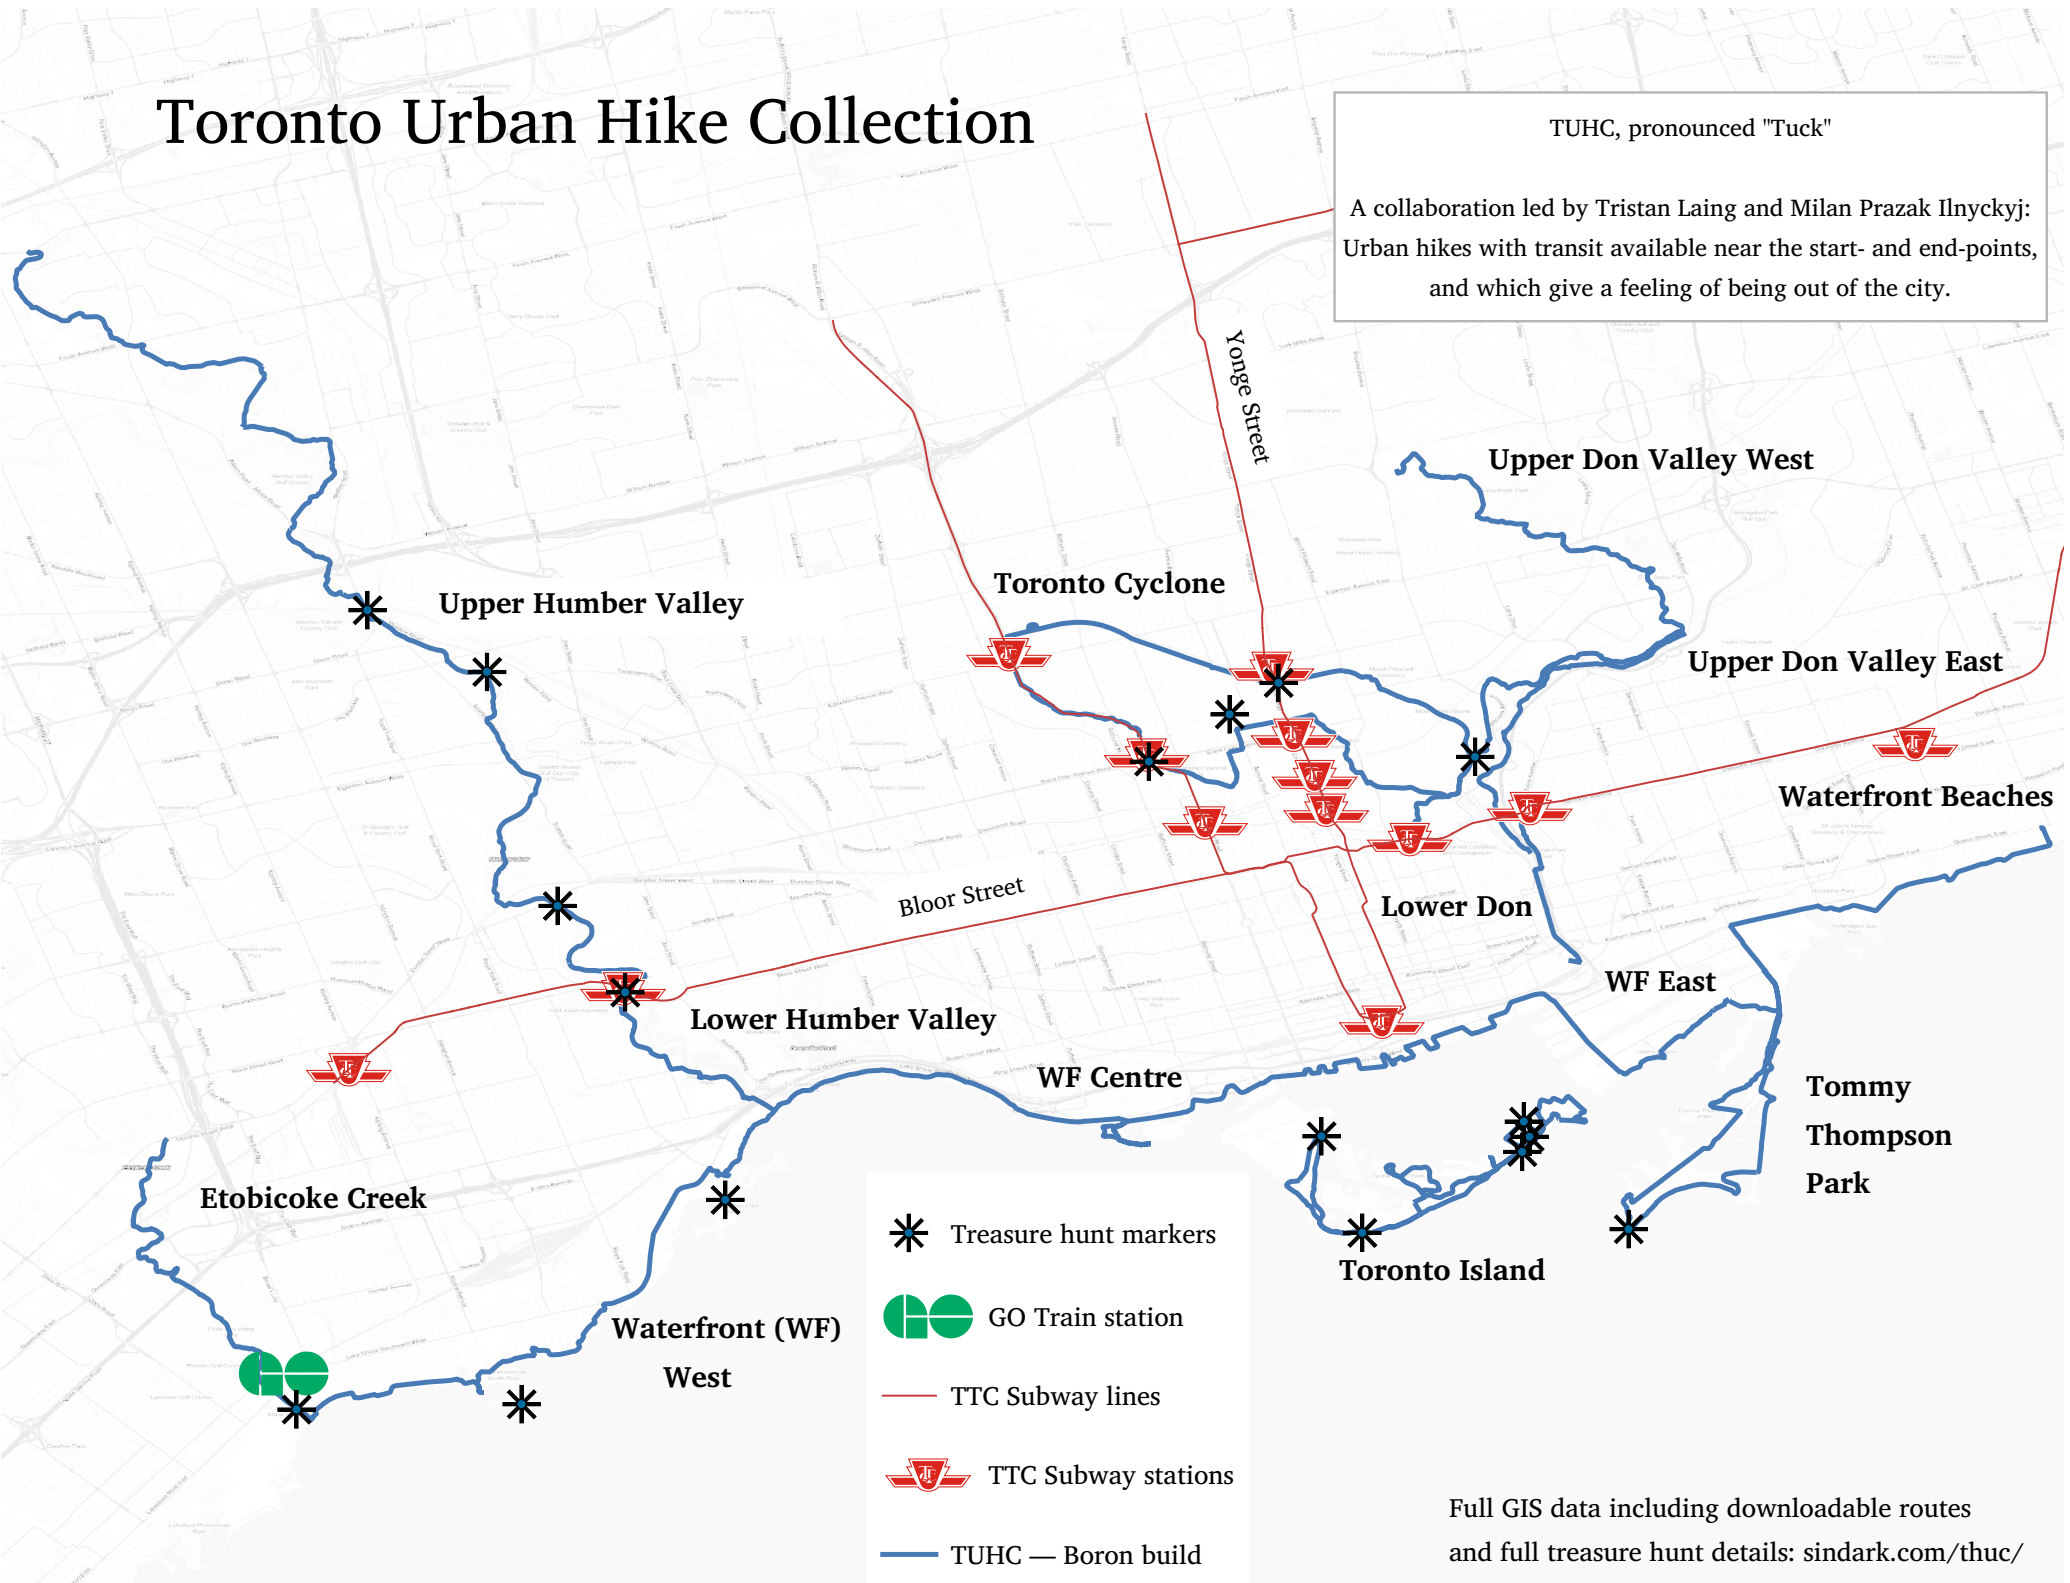

# Toronto Urban Hike Collection

TUHC, pronounced "Tuck"

A collaboration led by Tristan Laing and Milan Prazak Ilnyckyj: Urban hikes with transit available near the start- and end-points, and which give a feeling of being out of the city.

- \* Treasure hunt markers
- GO Train station
- TTC Subway lines
- TTC Subway stations
- TUHC — Boron build

Full GIS data including downloadable routes and full treasure hunt details: [sindark.com/thuc/](http://sindark.com/thuc/)